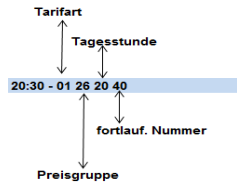

ZEIT	MONTAG	DIENSTAG	MITTWOCH	DONNERSTAG	FREITAG	SAMSTAG	SONNTAG	ZEIT
	00:40 - 64 22 00 43	00:40 - 64 22 00 43	00:40 - 64 22 00 43	00:40 - 64 22 00 43	00:40 - 64 22 00 43	00:40 - 65 22 00 21	00:40 - 65 22 00 21	
00:45	00:41 - 01 22 00 48	00:41 - 01 22 00 48	00:41 - 01 22 00 48	00:41 - 01 22 00 48	00:41 - 01 22 00 48	00:40 - 01 22 00 42	00:40 - 01 22 00 42	00:45
	00:45 - 68 22 00 03	00:45 - 68 22 00 03	00:45 - 68 22 00 03	00:45 - 68 22 00 04	00:45 - 68 22 00 03	00:45 - 63 22 00 01	00:45 - 63 22 00 01	
	00:55 - 79 22 00 22	00:55 - 79 22 00 22	00:55 - 79 22 00 22	00:55 - 79 22 00 20	00:55 - 79 22 00 22	00:55 - 79 22 00 12	00:55 - 79 22 00 12	
01:00	WELT Doku/WELT Reportage	WELT Doku/WELT Reportage	WELT Doku/WELT Reportage	WELT Doku/WELT Reportage	WELT Doku/WELT Reportage	WELT Doku/WELT Reportage	WELT Doku/WELT Reportage	01:00
05:15								01:15

- Tarifart 01: allg. Standardtarif
- Tarifart 53: Post Split
- Tarifart 55: Sport Split
- Tarifart 63: Trailer Split
- Tarifart 64: Pre Split
- Tarifart 65: Single Split Weather
- Tarifart 66: Single Split Market
- Tarifart 68: Countdown Split
- Tarifart 69: Wetter Countdown Split
- Tarifart 76: Börsen - Countdown
- Tarifart 79: Single Spot
- Tarifart 80: News Countdown